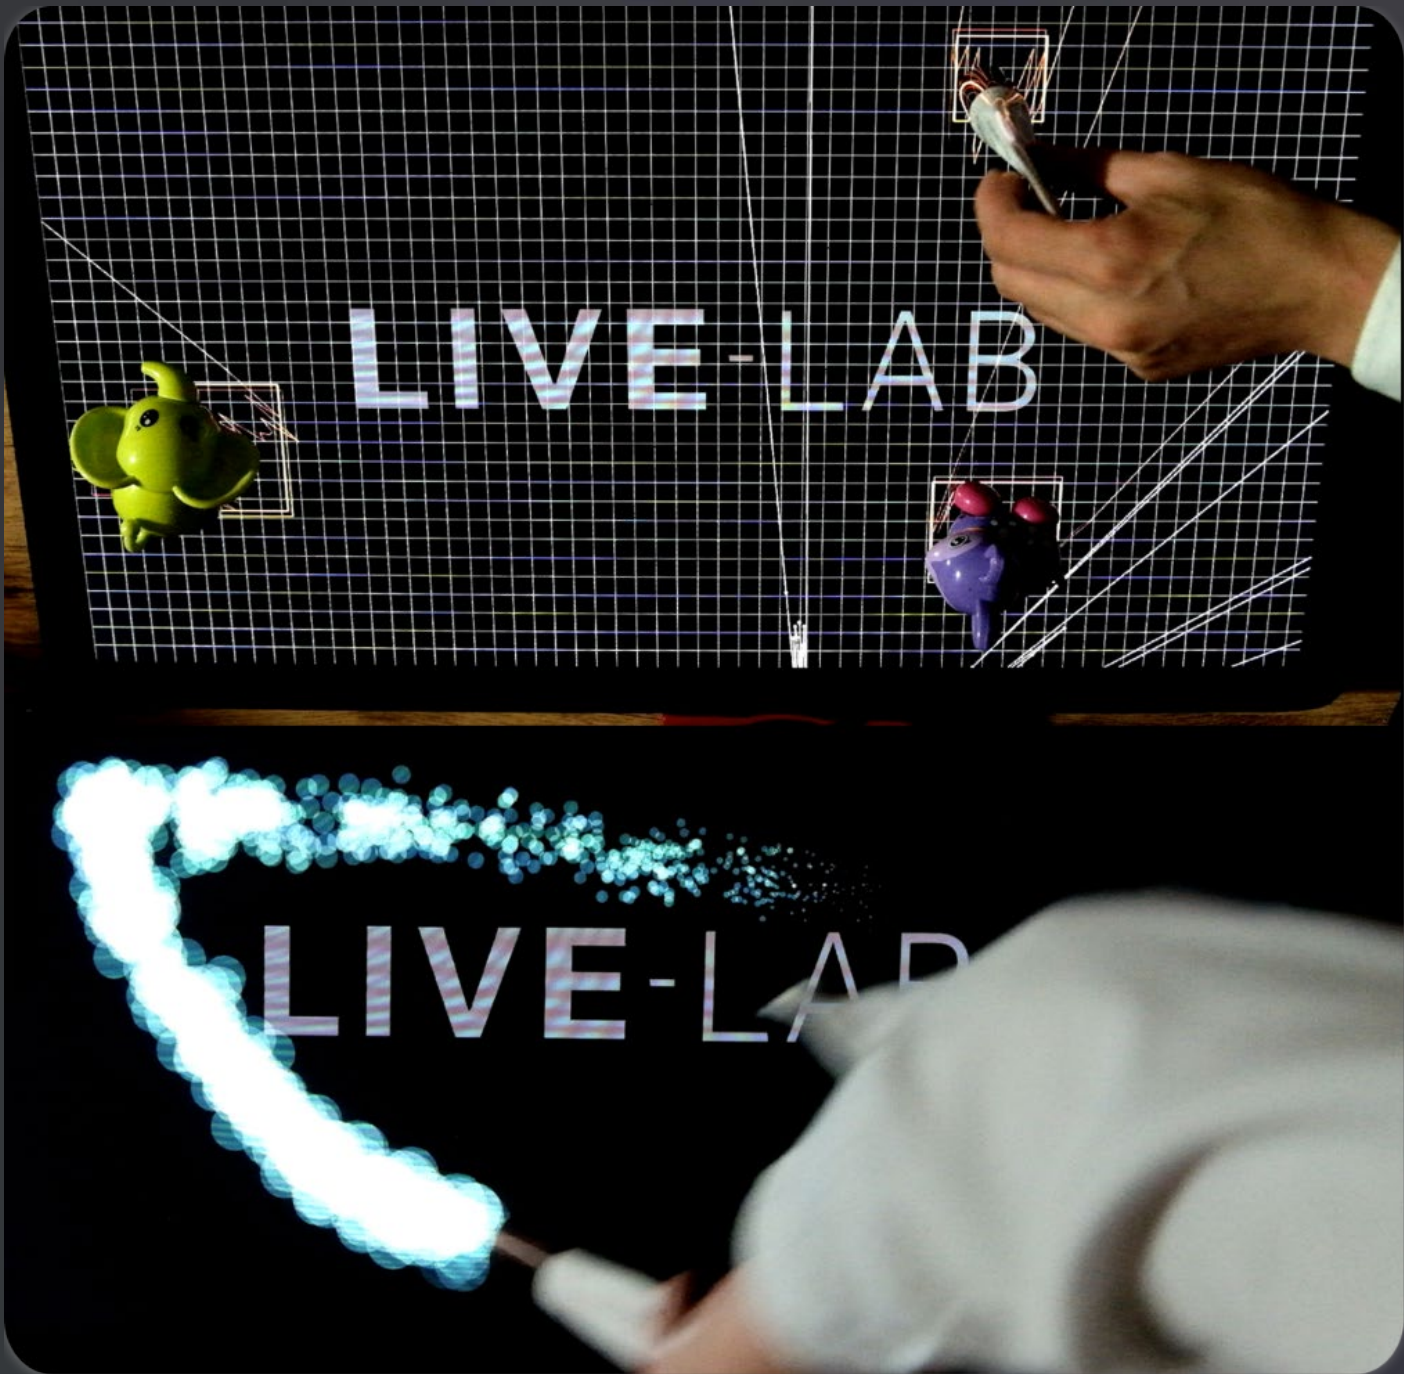

Pre-Show Simulator

A tool that enables pre-show simulation by placing and controlling stage devices such as lighting fixtures, projectors, etc., in a virtual 3D space.

[FEATURE]

- Import of external 3D files (obj, dxf, fbx, 3ds, etc.) for loading stage or prop models and placement functionality
- Stage device library system based on actual stage device information for installing stage devices in a virtual space
- Real-time visualization of lighting effects such as brightness, range, color, etc., using DMX-based control console
- Real-time virtual control through DMX-based control console

Stage Device Control Schedule Editor

A scheduling tool for real-time control and animation of stage devices such as lighting fixtures, projectors, etc., based on a timeline.

[FEATURE]

- Real-time control of stage devices such as lighting fixtures, lasers, smoke machines, etc., via DMX512 signals
- Real-time control of videos projected by projectors through a dedicated CMS
- Real-time response of actual stage devices when manipulating keyframes and parameters on the interface
- Real-time sound playback for inserting keyframes at appropriate timings, with current playback position displayed on the waveform
- Available in pre-show simulator

Location-Based Effects Generator

A responsive content authoring tool that utilizes multiple laser scanners within a specified area to track positions and apply particle effects accordingly.

[FEATURE]

- Able to track multiple objects within a radius of 60m using a single laser scanner, with the option to expand detection range by increasing the number of laser scanners
- Provides various basic particle effects and offers customization options for color, motion, and shape
- Offers control functionality via OSC for real-time particle control in various ways (e.g., control via smartphone, tablet)