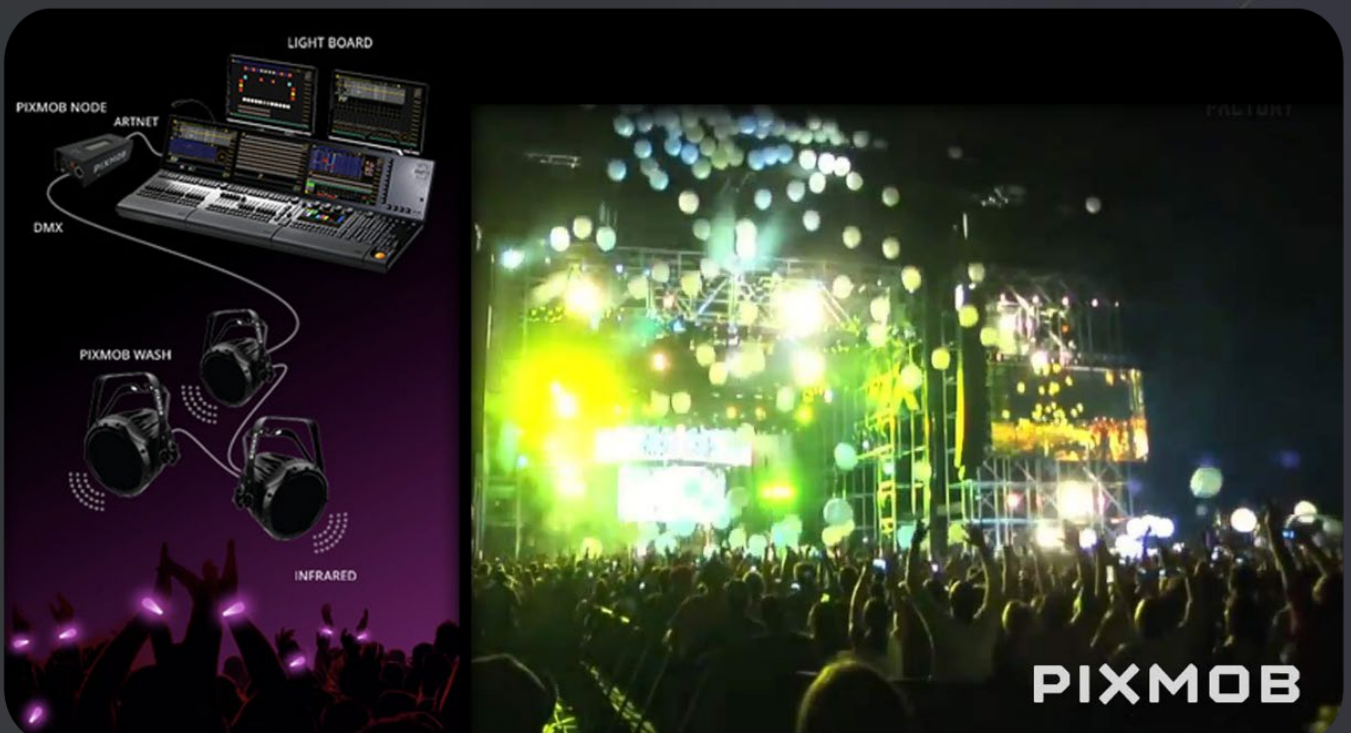

[PRODUCT TYPE]

- Ethernet-DMX8 MK II
- Ethernet-DMX8 MK II /Truss MK II

Features

02 Distribute Pixmob

PIXMOB is a lighting performance system based on digital infrared broadcasting integrated with wireless control technology. This world-patented technology enables large-scale, dynamic lighting performances using multiple spectators or objects gathered in one place. LIVE-LAB is the exclusive partner selected by PIXMOB in Korea, providing exclusive support for all design, technology, and operations in Korea. Additionally, LIVE-LAB supports technical operations in certain Asian countries, including China and Singapore, excluding Japan.

[FEATURE]

- LED Interactive Device
- Wireless controll
- Colorful Visual Effect

[PRODUCT TYPE]

- PIXMOB PRO

Wristband

Ball

Pendent

02 ^{Distribute} Media Server

A media server,

in general, refers to a server used to store and share media. In the entertainment field, media servers are software and hardware technologies specially developed to be suitable for live events, given the increasing use and demand for motion graphics. Currently, media servers are widely used in many performances and events, emerging as an essential core system.