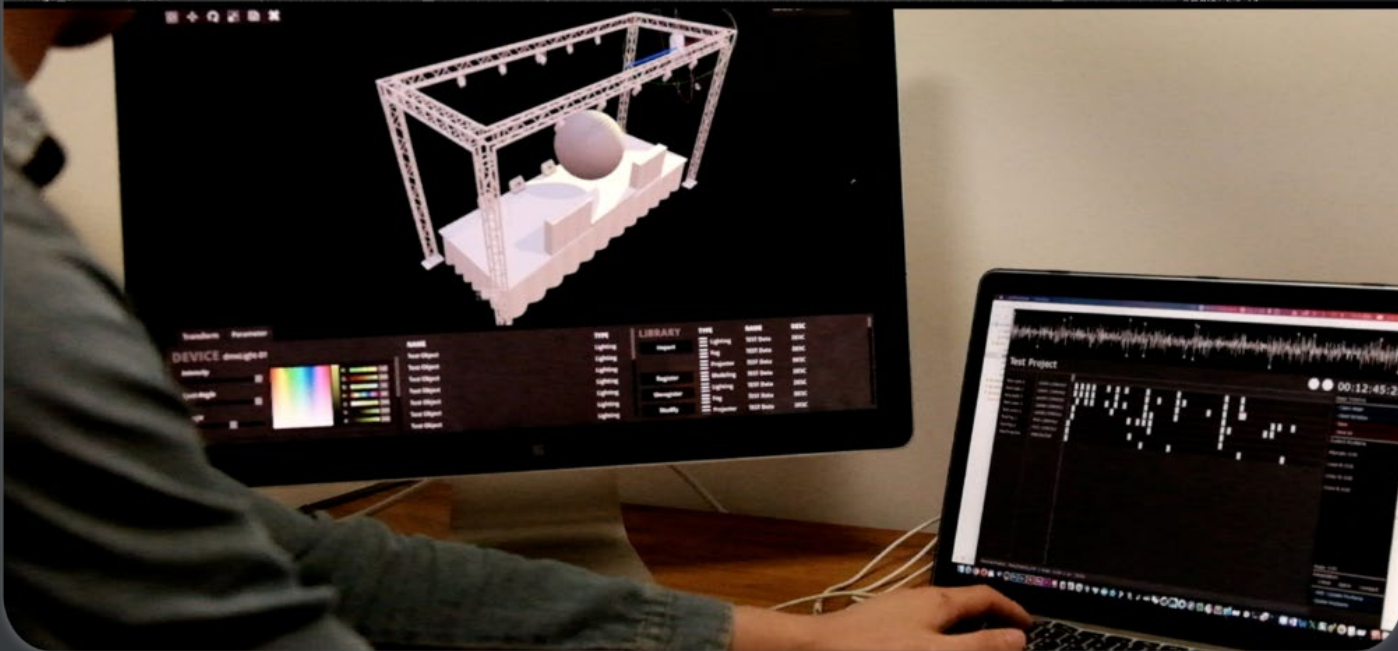

Pre-Show Simulator

A tool that enables pre-show simulation by placing and controlling stage devices such as lighting fixtures, projectors, etc., in a virtual 3D space.

[FEATURE]

- Import of external 3D files (obj, dxf, fbx, 3ds, etc.) for loading stage or prop models and placement functionality
- Stage device library system based on actual stage device information for installing stage devices in a virtual space
- Real-time visualization of lighting effects such as brightness, range, color, etc., using DMX-based control console
- Real-time virtual control through DMX-based control console

Stage Device Control Schedule Editor

A scheduling tool for real-time control and animation of stage devices such as lighting fixtures, projectors, etc., based on a timeline.

[FEATURE]

- Real-time control of stage devices such as lighting fixtures, lasers, smoke machines, etc., via DMX512 signals
- Real-time control of videos projected by projectors through a dedicated CMS
- Real-time response of actual stage devices when manipulating keyframes and parameters on the interface
- Real-time sound playback for inserting keyframes at appropriate timings, with current playback position displayed on the waveform
- Available in pre-show simulator