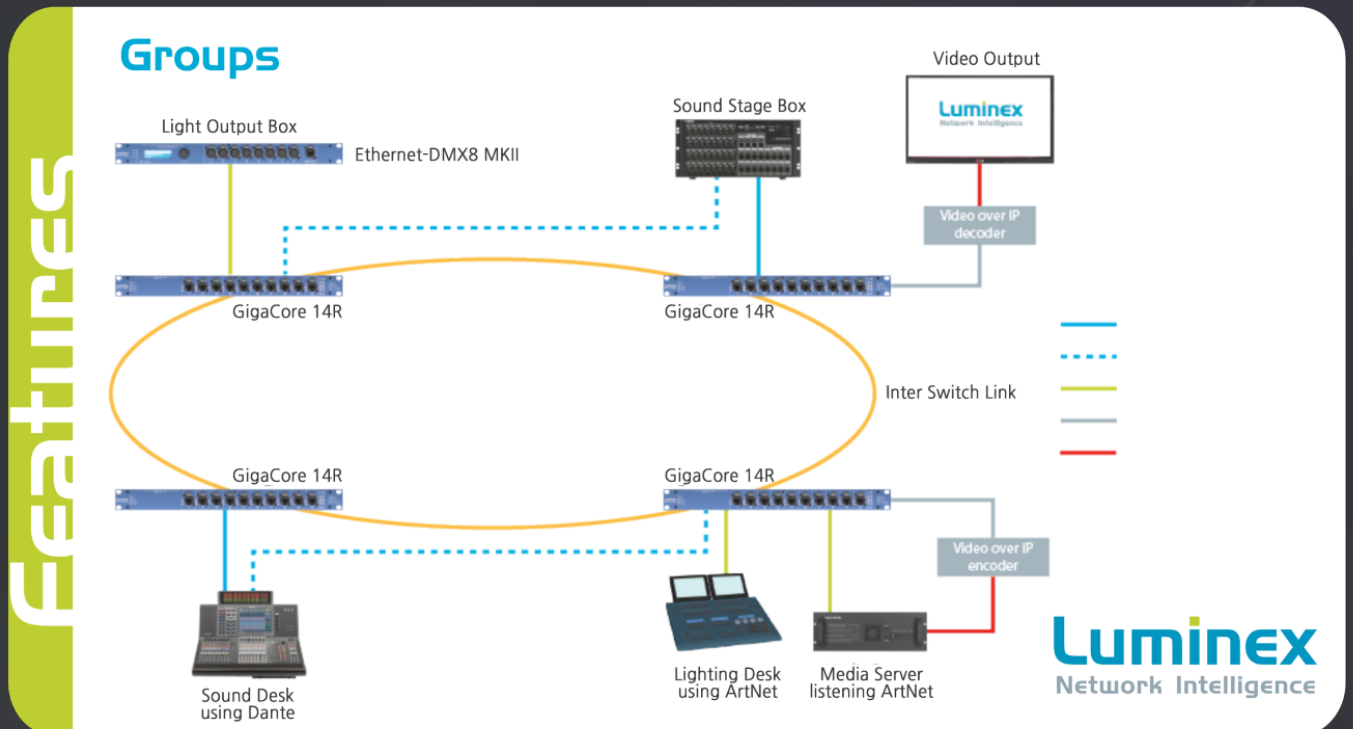

LIVE-LAB not only serves as a distribution channel but also provides tailored system solutions for various venues.

We actively conduct education related to these solutions.

02 Distribute L8

The L8 3D Show Platform is software that integrates and visualizes various performance-related fields such as lighting, video (IN/OUT, 3D MAPPING), lasers, special effects, virtual reality, water effects, trusses, video screens, stages, sets, moving objects, and performers, enabling real-time simulation. Light Converge, which provides a highly realistic 3D view, is applicable in theater design and programming, concerts, corporate events, architectural design and projects, sales presentations, educational training, and virtual broadcast studios with multi-camera views.

Luminex network switches provide exceptional performance, quality, and reliability ideal for the entertainment industry, offering an excellent solution for network expansion.

[PRODUCT TYPE]

- GigaCore 12
- GigaCore 14R
- GigaCore 16Xt
- GigaCore 16RFO
- GigaCore 26i
- GigaCore 8Truss

Ethernet-DMX Nodes

Luminex **Ethernet DMX Nodes** are cutting-edge DMX network routing devices designed for events. They offer the most extensive routing capabilities, allowing you to configure any network unit you need.

[PRODUCT TYPE]

- Ethernet-DMX8 MK II
- Ethernet-DMX8 MK II /Truss MK II

Features

02 Distribute Pixmob

PIXMOB is a lighting performance system based on digital infrared broadcasting integrated with wireless control technology. This world-patented technology enables large-scale, dynamic lighting performances using multiple spectators or objects gathered in one place. LIVE-LAB is the exclusive partner selected by PIXMOB in Korea, providing exclusive support for all design, technology, and operations in Korea. Additionally, LIVE-LAB supports technical operations in certain Asian countries, including China and Singapore, excluding Japan.