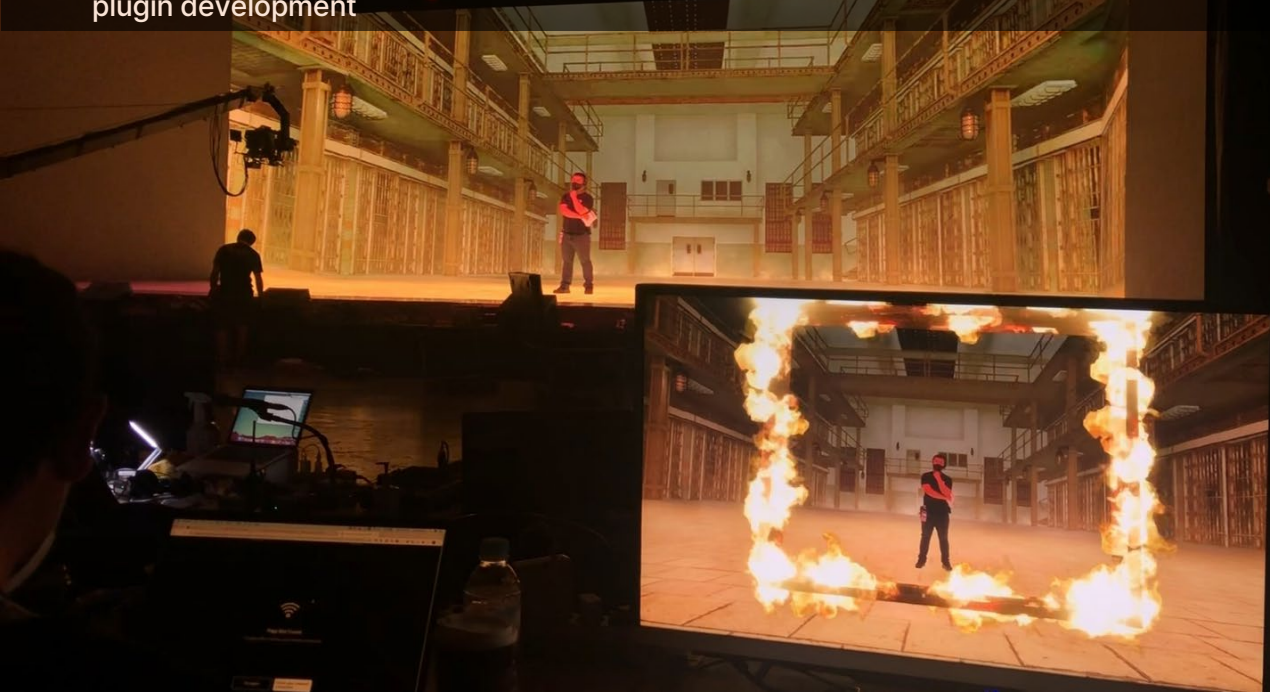

03 Case Study — XR Stage

LIVE-LAB specializes in xR workflows, offering consulting, design, and solutions for xR-related systems and studios.

2020 AB6IX Online Contert 'SO VIVID'

- xR solution & operation
- Mo-sys camera tracking system, media server xR system design, UNITY Render Stream, plugin development