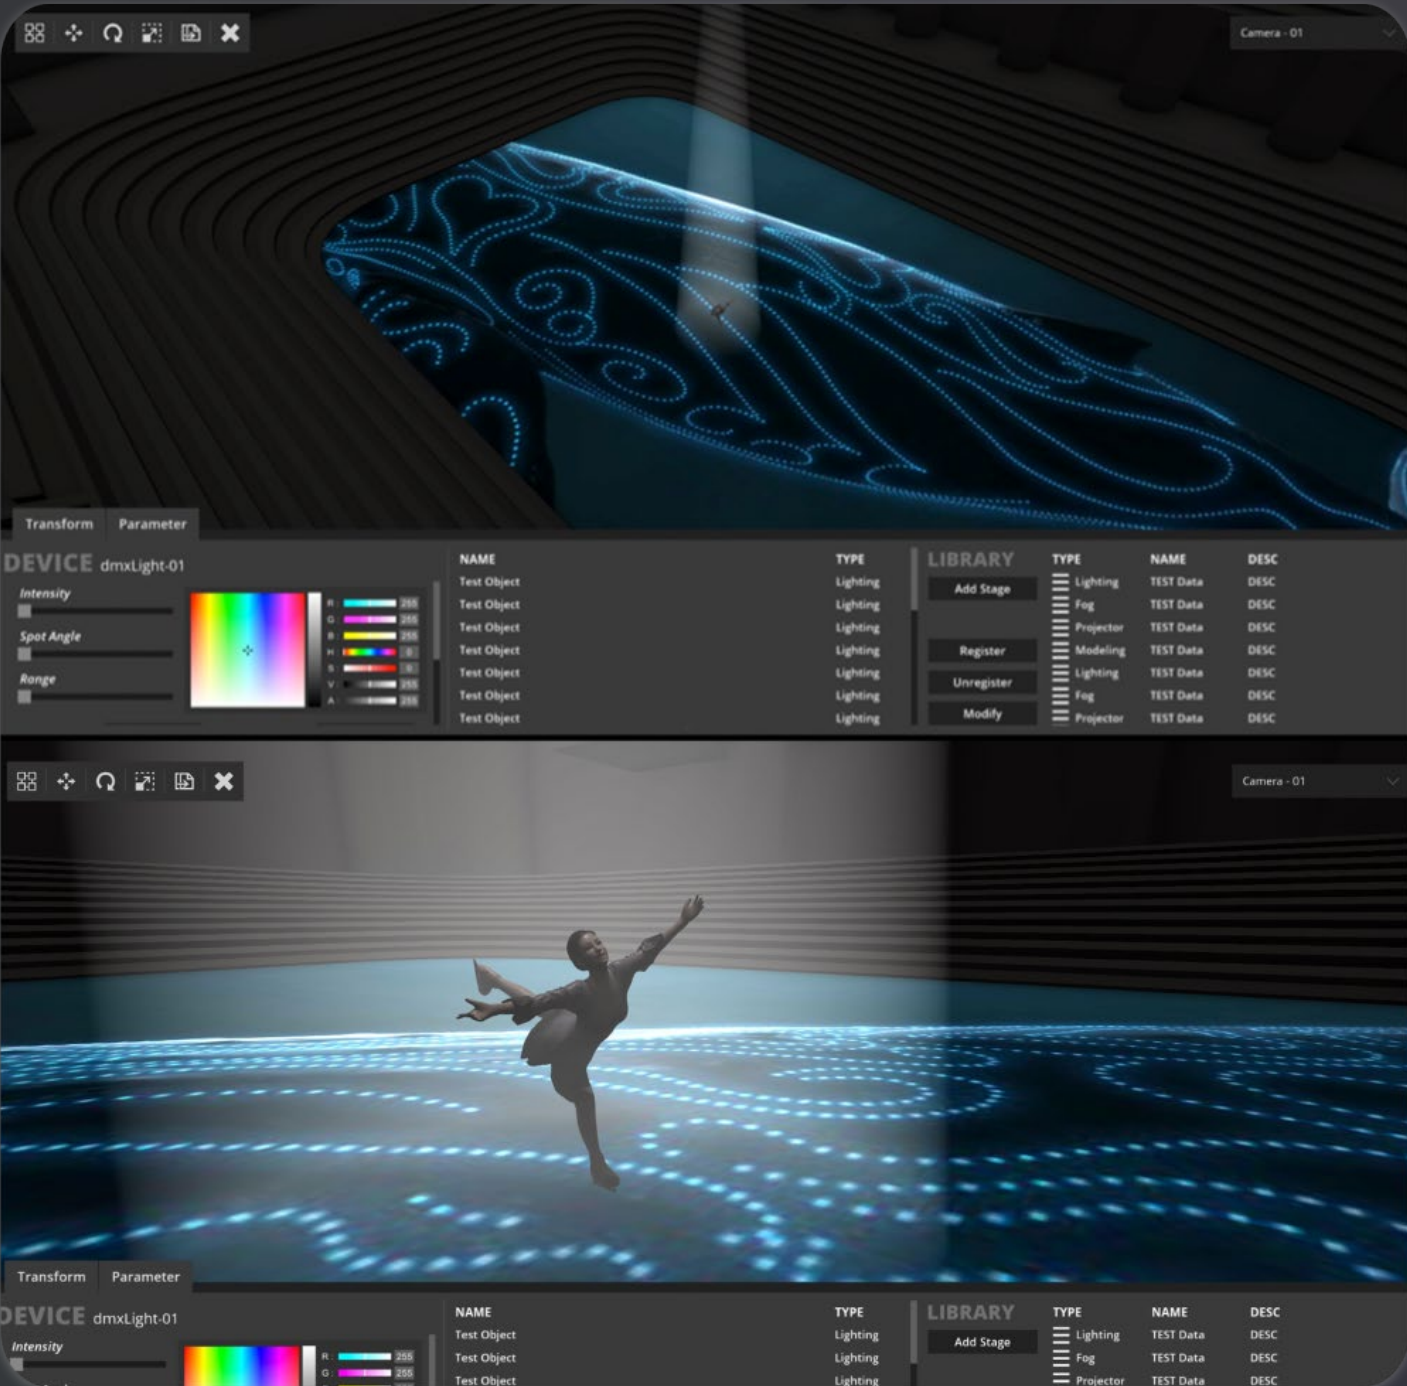

Pre-Show Simulator

A tool that enables pre-show simulation by placing and controlling stage devices such as lighting fixtures, projectors, etc., in a virtual 3D space.

[FEATURE]

- Import of external 3D files (obj, dxf, fbx, 3ds, etc.) for loading stage or prop models and placement functionality
- Stage device library system based on actual stage device information for installing stage devices in a virtual space
- Real-time visualization of lighting effects such as brightness, range, color, etc., using DMX-based control console
- Real-time virtual control through DMX-based control console