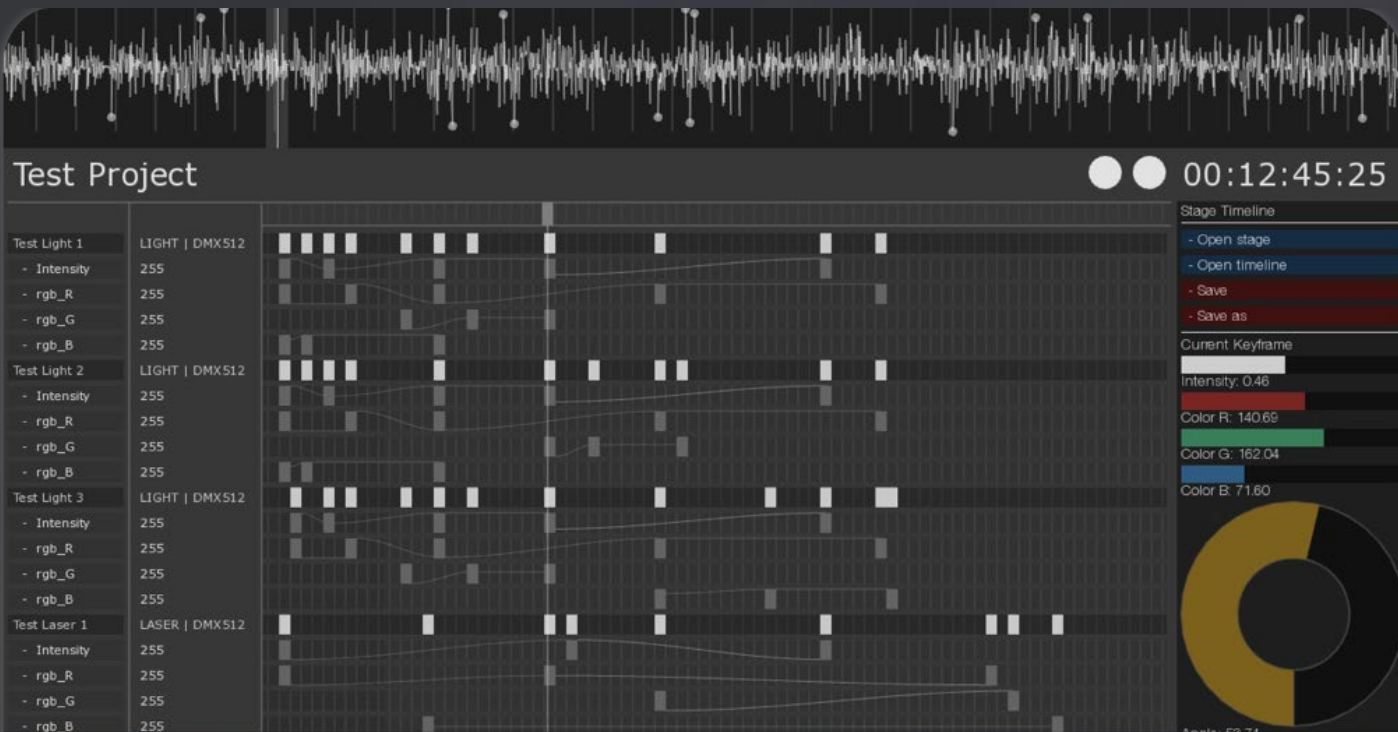

Pre-Show Simulator

A tool that enables pre-show simulation by placing and controlling stage devices such as lighting fixtures, projectors, etc., in a virtual 3D space.

[FEATURE]

- Import of external 3D files (obj, dxf, fbx, 3ds, etc.) for loading stage or prop models and placement functionality
- Stage device library system based on actual stage device information for installing stage devices in a virtual space
- Real-time visualization of lighting effects such as brightness, range, color, etc., using DMX-based control console
- Real-time virtual control through DMX-based control console

Stage Device Control Schedule Editor

A scheduling tool for real-time control and animation of stage devices such as lighting fixtures, projectors, etc., based on a timeline.

[FEATURE]

- Real-time control of stage devices such as lighting fixtures, lasers, smoke machines, etc., via DMX512 signals
- Real-time control of videos projected by projectors through a dedicated CMS
- Real-time response of actual stage devices when manipulating keyframes and parameters on the interface
- Real-time sound playback for inserting keyframes at appropriate timings, with current playback position displayed on the waveform
- Available in pre-show simulator