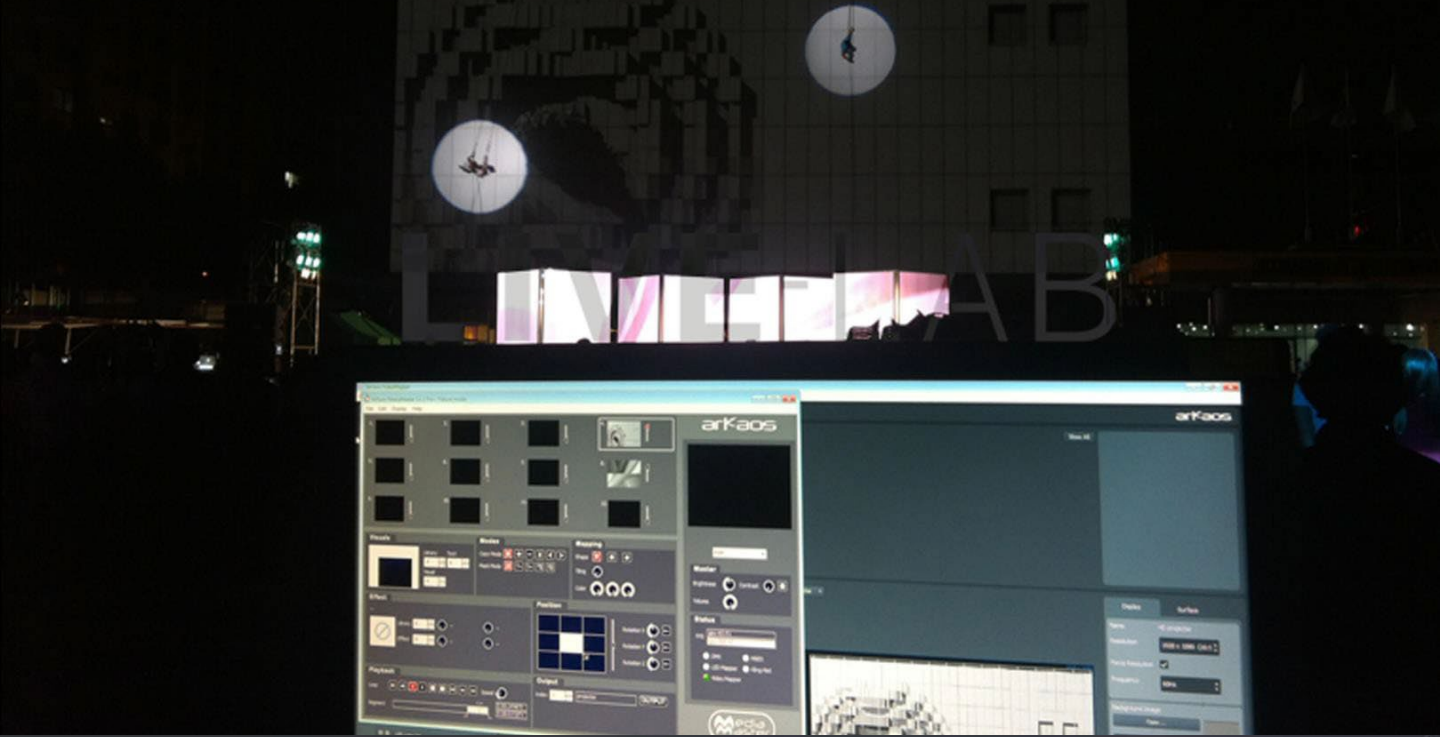

2013 Gwangju Design Biennale 'THE OPENING CEREMONY'

Media server system design / programming / operation

[System] Arkaos, Grand MA, Luminex